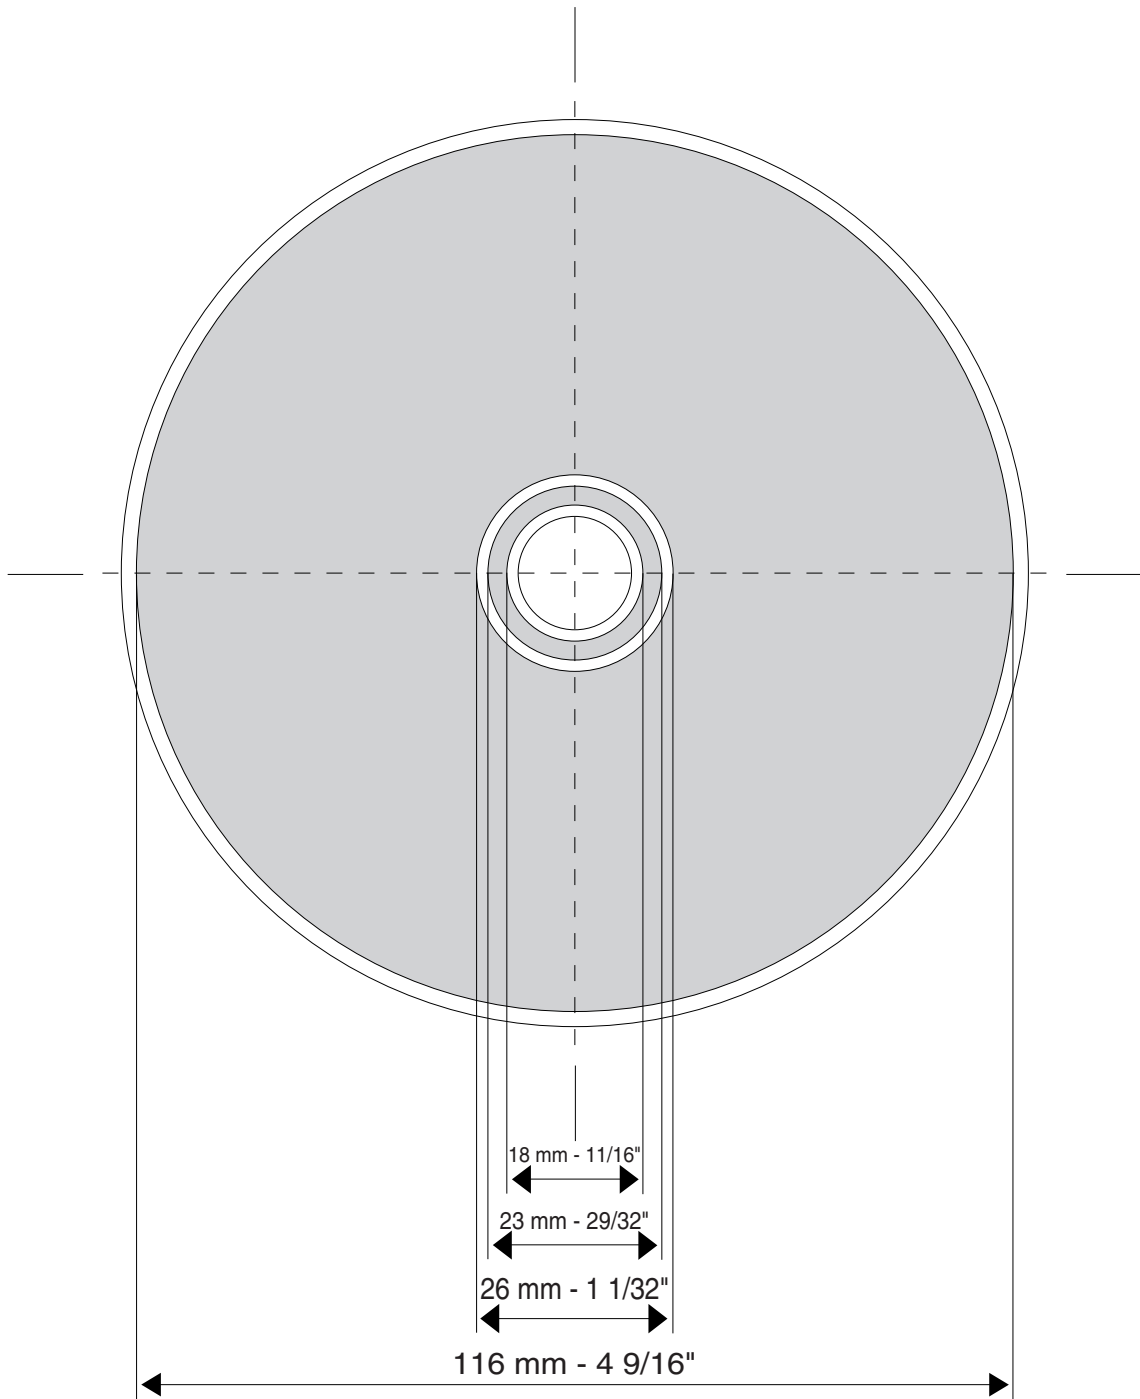

SOURCE 1 PRINTING, PACKAGING & MEDIA
CD LABEL PRINTING AREA
SPECIFICATION D-16

 PRINTING AREA